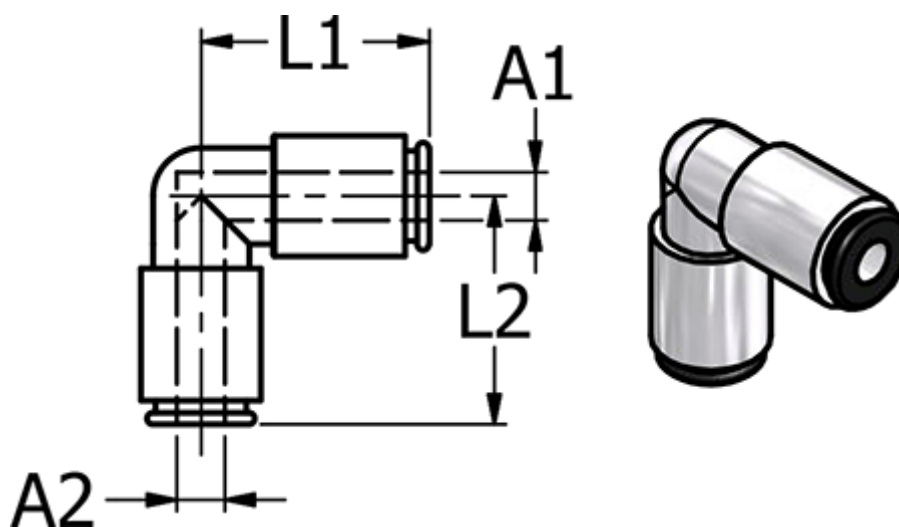

Article number: 586748010

Description: Push-in fitting 748.010, Ø10 /Ø10
Elbow connector

Measures

Ext. hose diameter A1 = 10

Ext. hose diameter A2 = 10

L1 = 23.3

L2 = 23.3